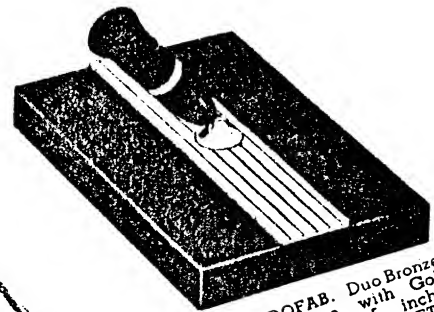

N238 DOFAB. Duo Bronze metal base with Gold trim. 3/4 x 5 inches. With Brown LIFETIME pen $12.50.